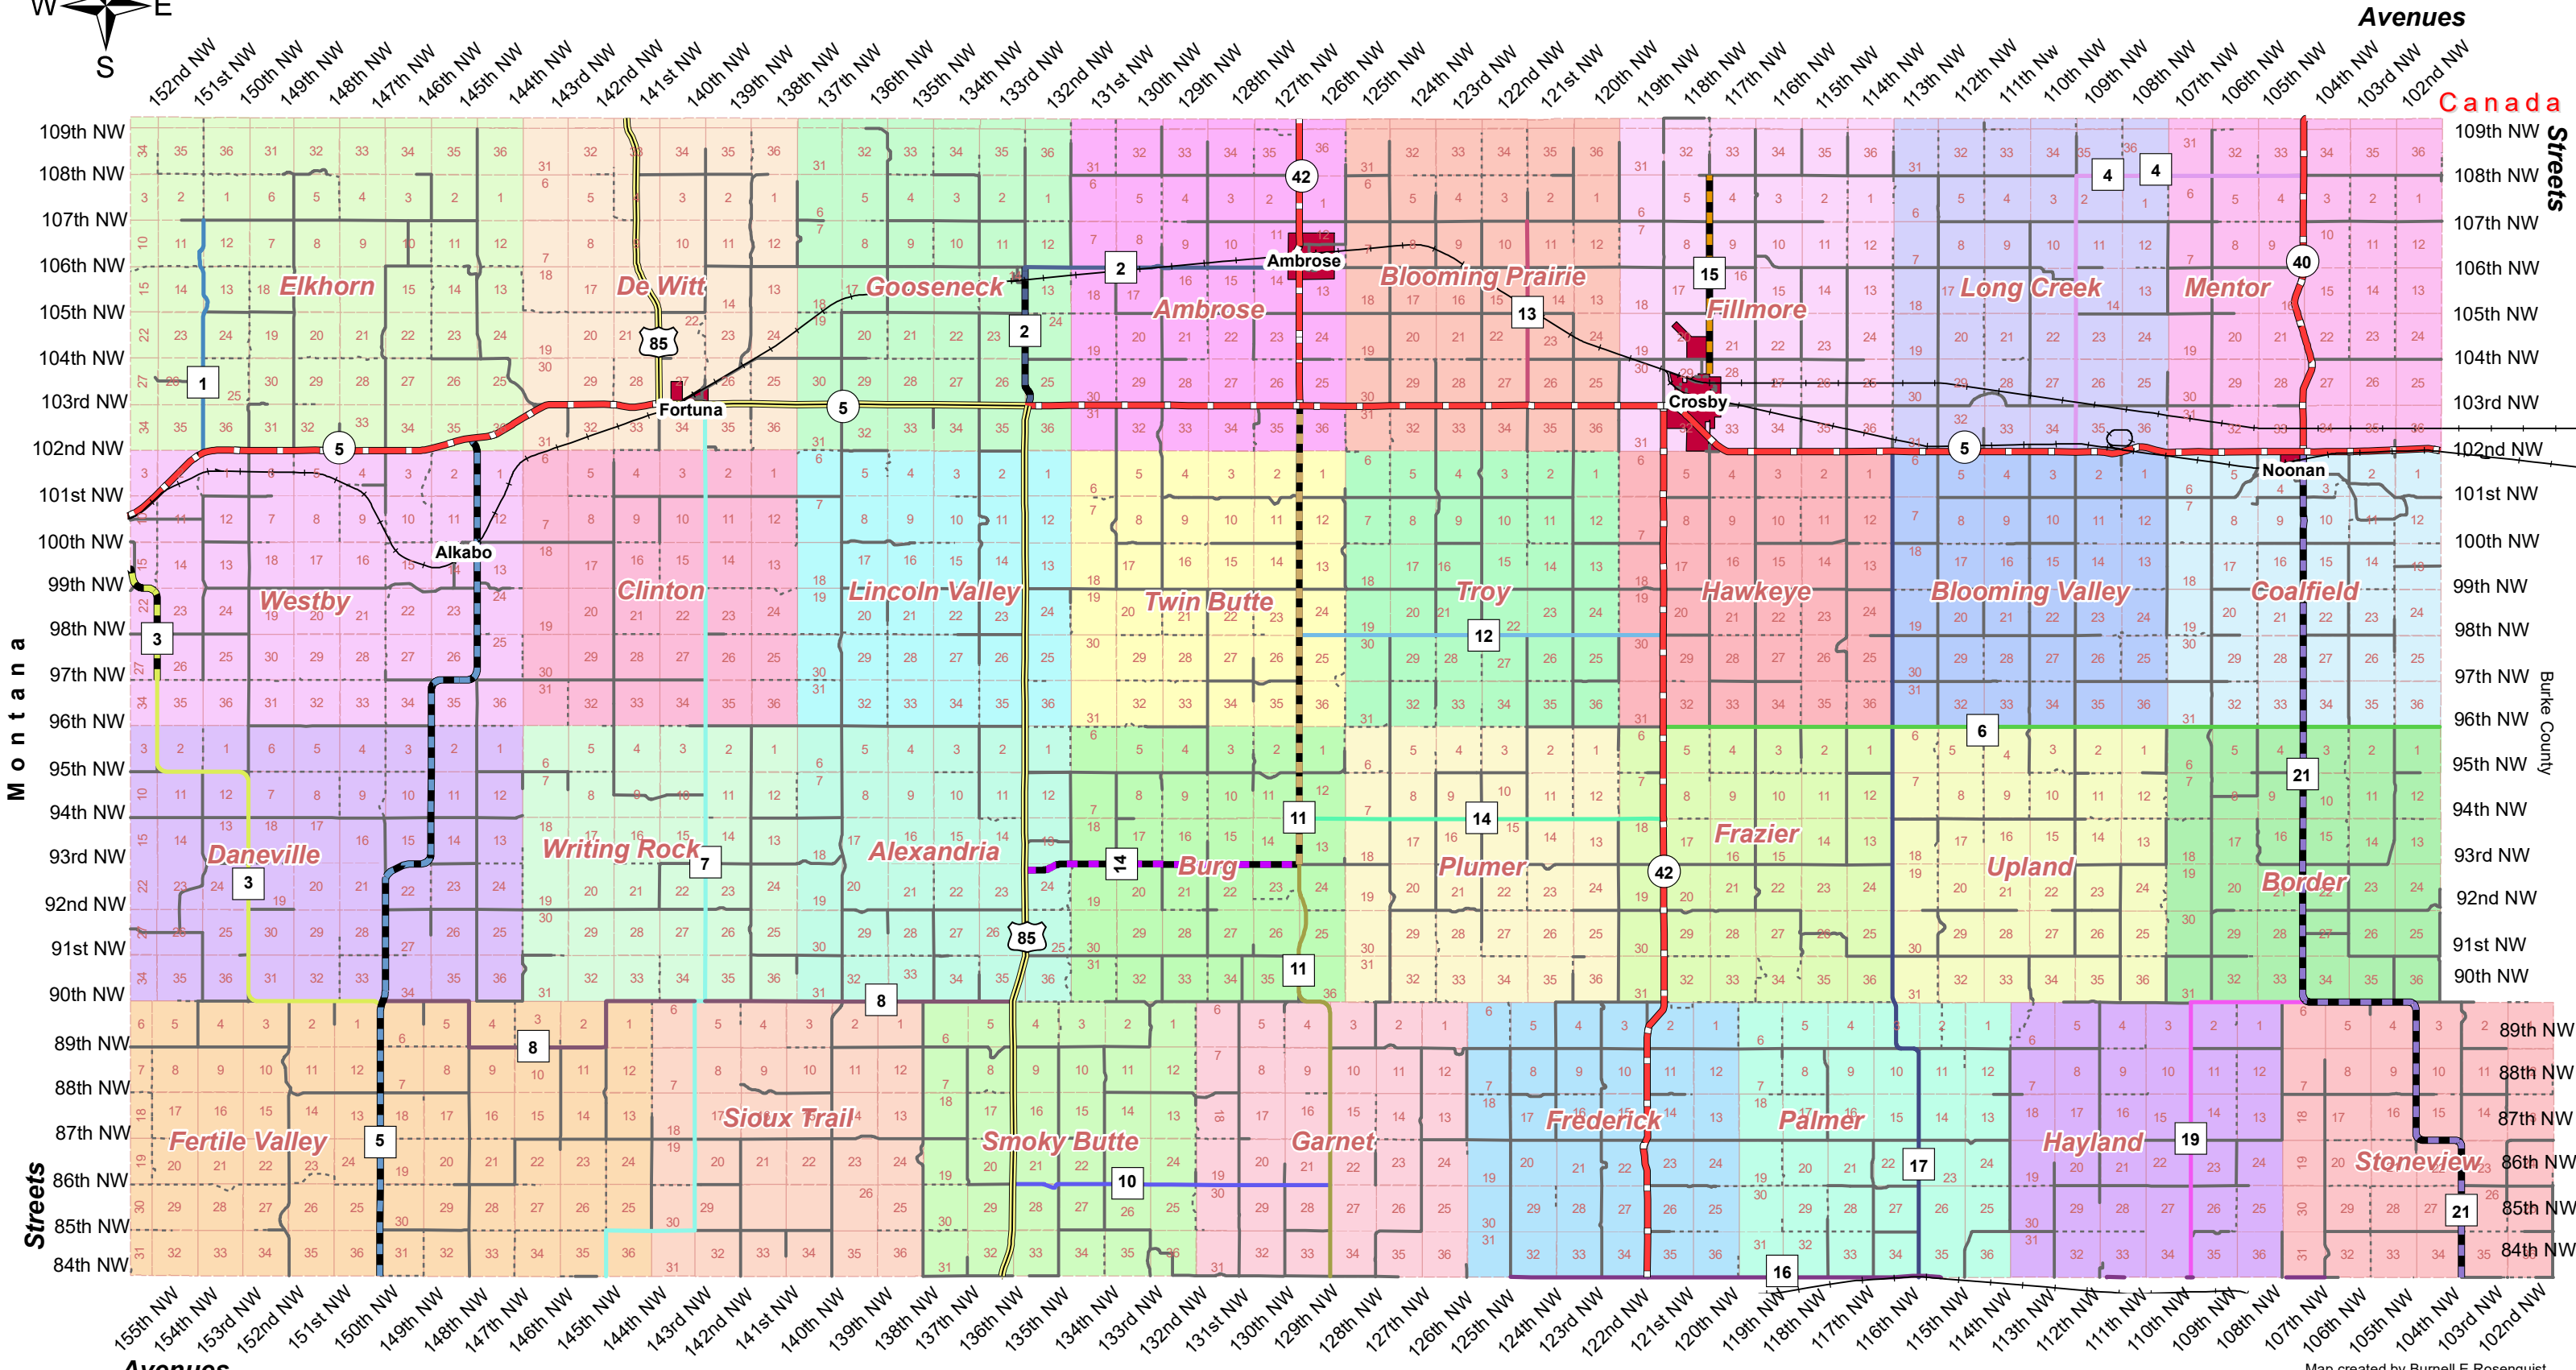

# DIVIDE COUNTY ROADS

|                      |                        |                     |  |
|----------------------|------------------------|---------------------|--|
| <b>COUNTY ROADS:</b> | <b>MAJOR HIGHWAYS:</b> | <b>OTHER ROADS:</b> |  |
| Paved Road           | U.S. Numbered Marker   | Maintained          |  |
| Gravel Road          | State Route Marker     | Minimal Maintenance |  |

Map data appended from ND GIS Hub  
County road data current as of 1/14/2019

Williams County

Map created by Burnell E Rosenquist