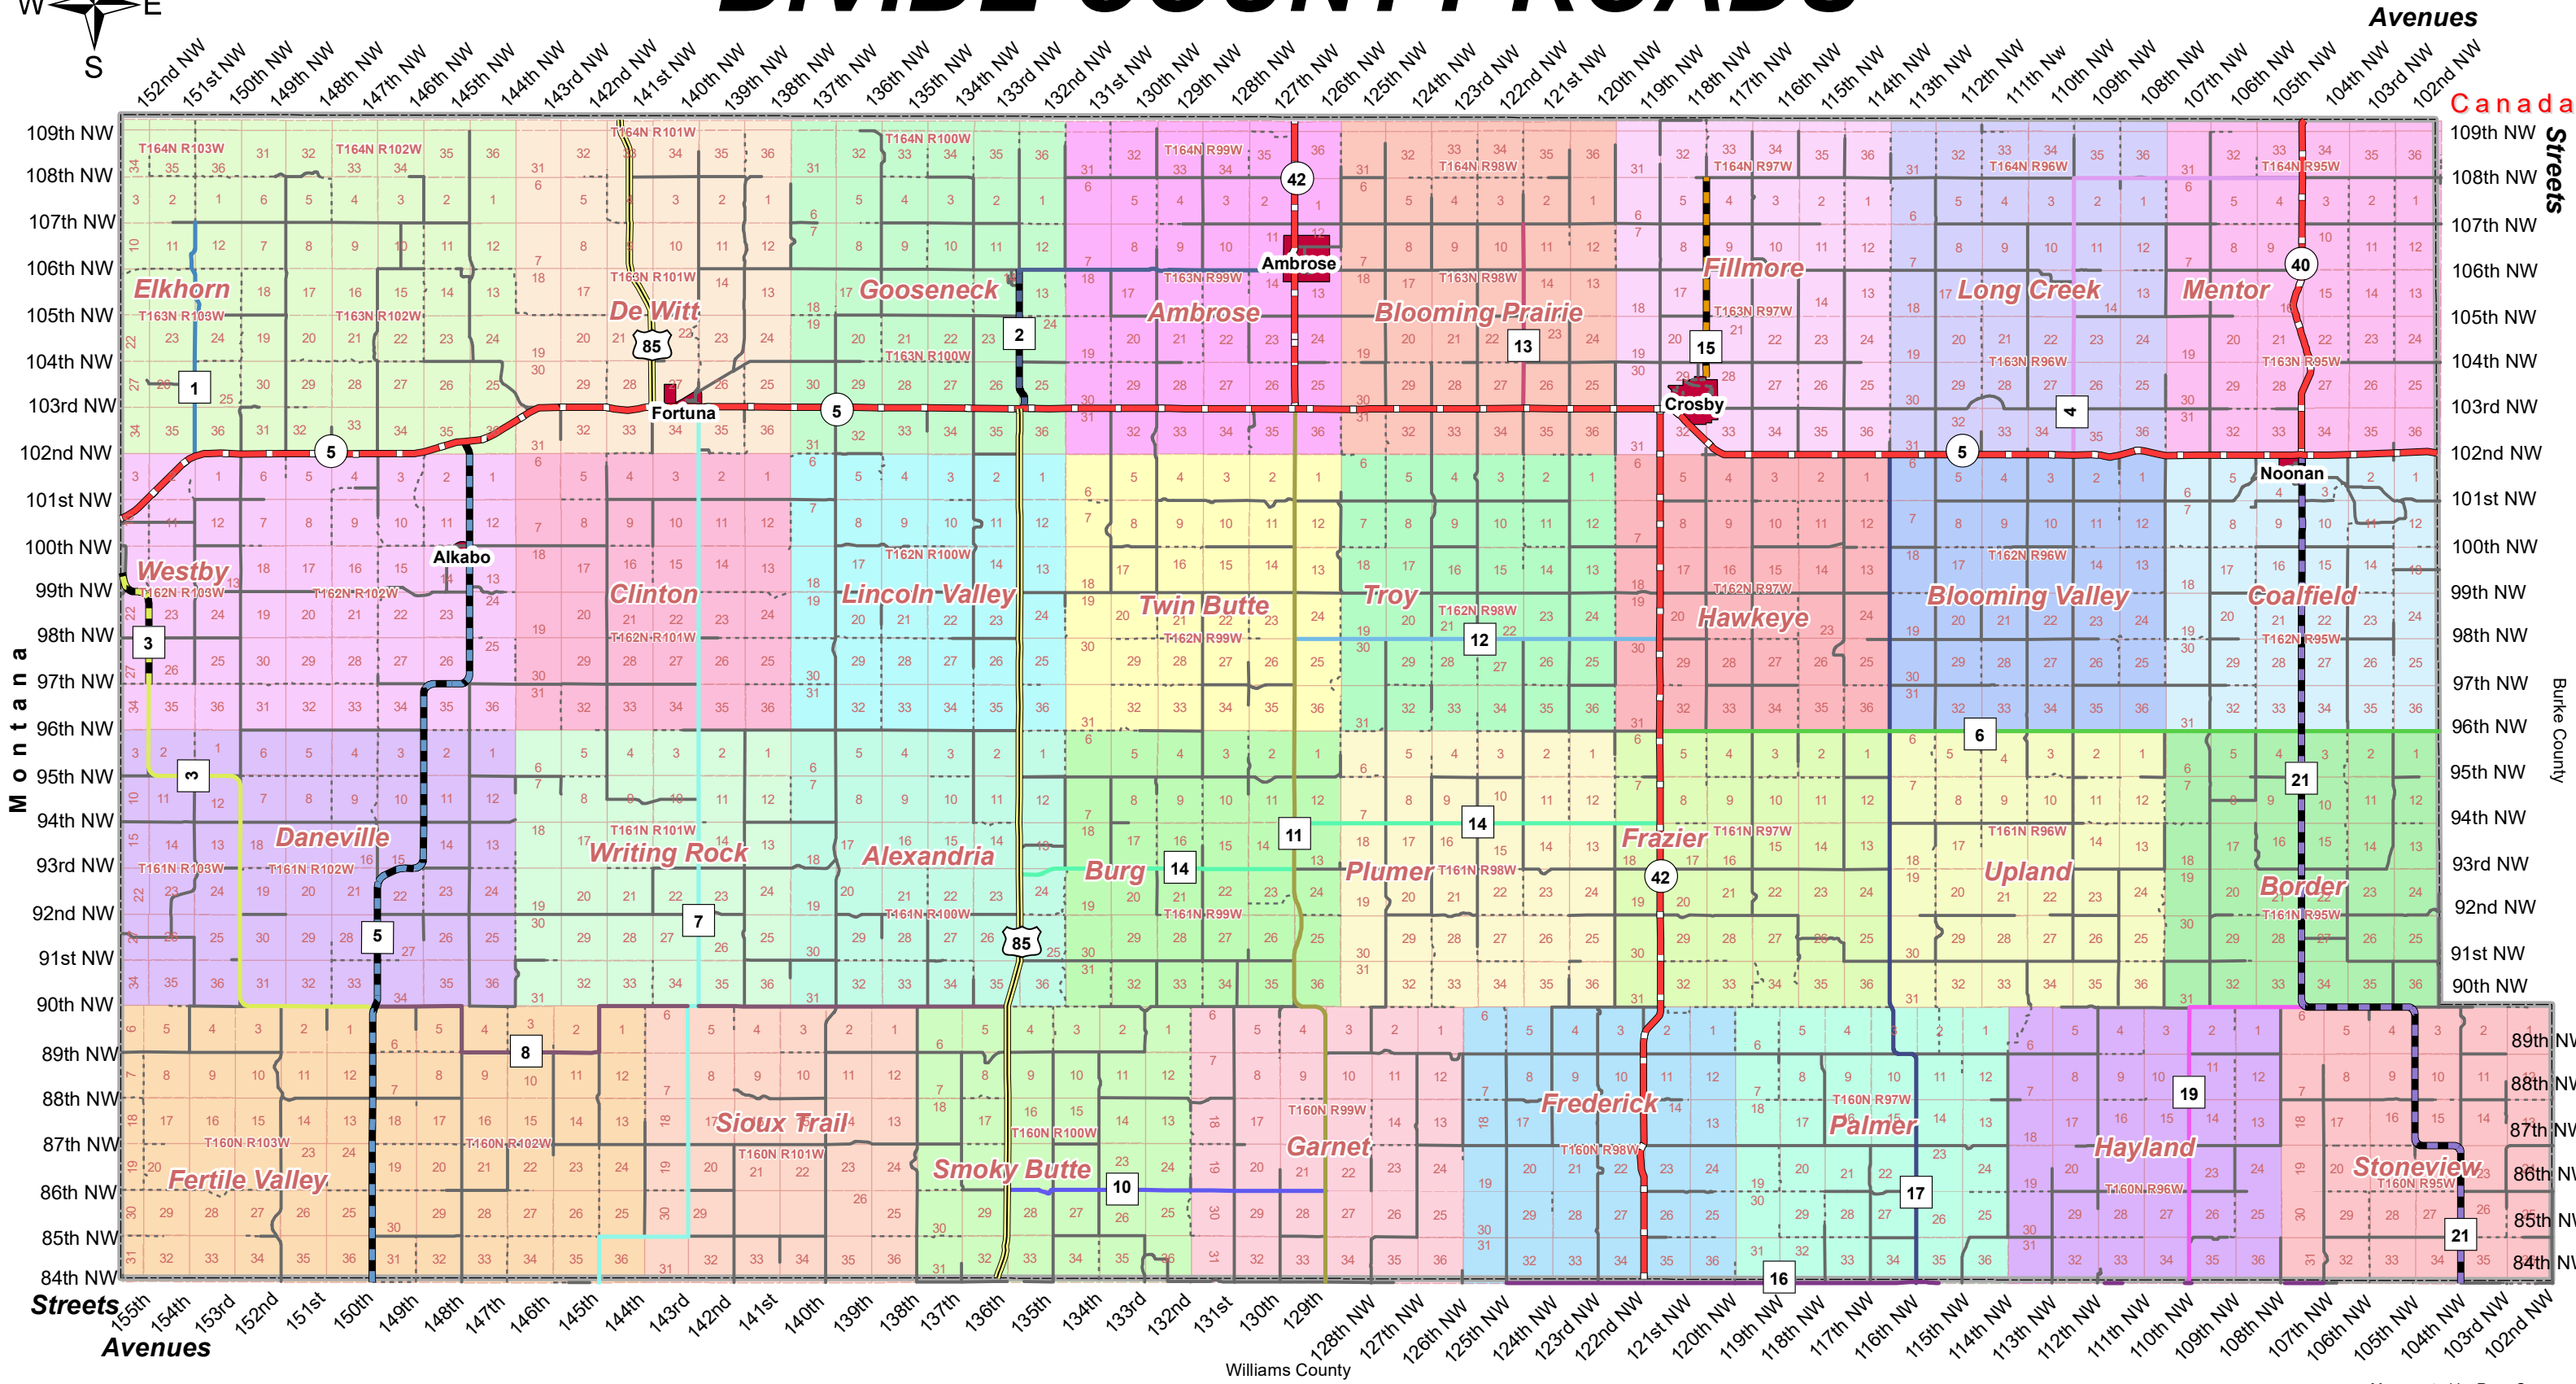

DIVIDE COUNTY ROADS

COUNTY ROADS:		MAJOR HIGHWAYS:		OTHER ROADS:			
<i>Paved Road</i>		<i>U.S. Numbered Marker</i>		<i>Maintained</i>			
<i>Gravel Road</i>		<i>Sate Route Marker</i>		<i>Minimal Maintenance</i>			

Map data appended from ND GIS Hub
County road data current as of 10/17/2017

Avenues

Canada
Streets

Montana

Burke County

Williams County

Map created by Ryan Curzon